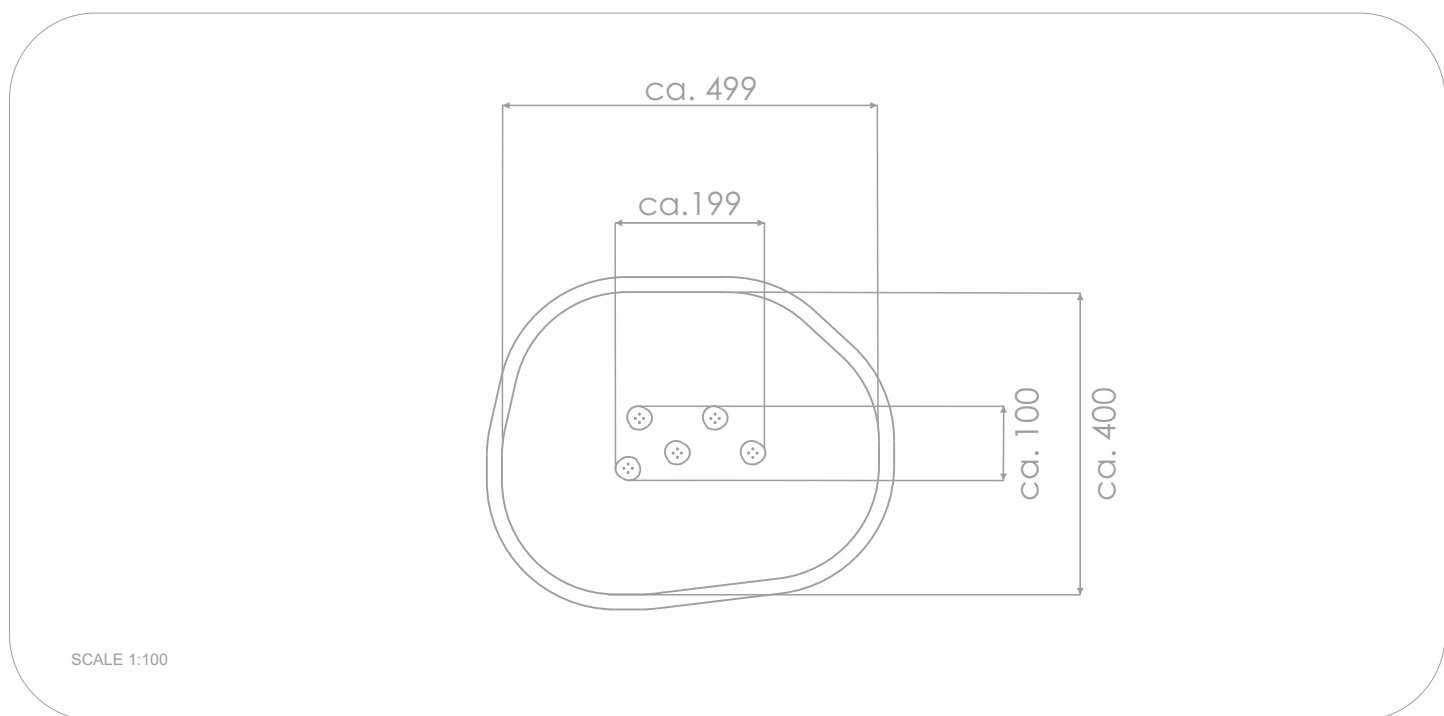

SOCIALIZING

JUMPING

INFORMATION ABOUT THE PRODUCT

Dimensions	ca. 100 x 199 cm
Safety zone	ca. 400 x 499 cm
Safety zone	ca. 17 m ²
Overall height	ca. 72 cm
Free fall height	ca. 72 cm
Amount of users	5 persons
Product complies with EN 1176-1:2017-12	YES
Availability of spare parts	YES
Age range	3-12

According to EN 1176-1:2017-12 norm, the product requires applying a safety surface according to the product's free fall height.

Visualisation is for reference only,
actual appearance may vary.

SCALE 1:100

MATERIALS:

NATURAL ROBINIA WOOD

ANTI-SLIP HEXA 18 MM
PLATFORM PLATE